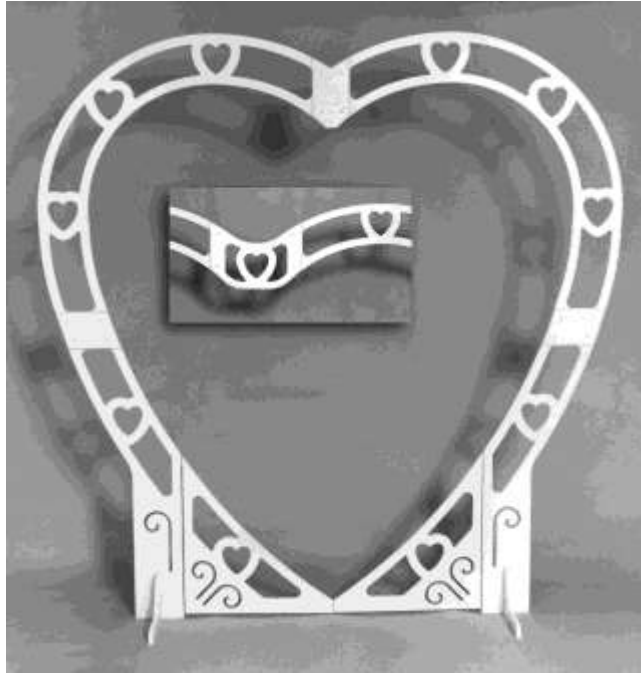

Theme Weddings

Small gates on the bottom of the arch open for Bride and Groom. The arch extension can be added for additional room for Bride and Groom to stand and small gates would remain closed for full effect of the heart.

Additional Theme Wedding Arches will be available at a later date.

Contact Information:

Sammi Kaye

Phone 956-572-3529

Email beachweddingsspi@yahoo.com